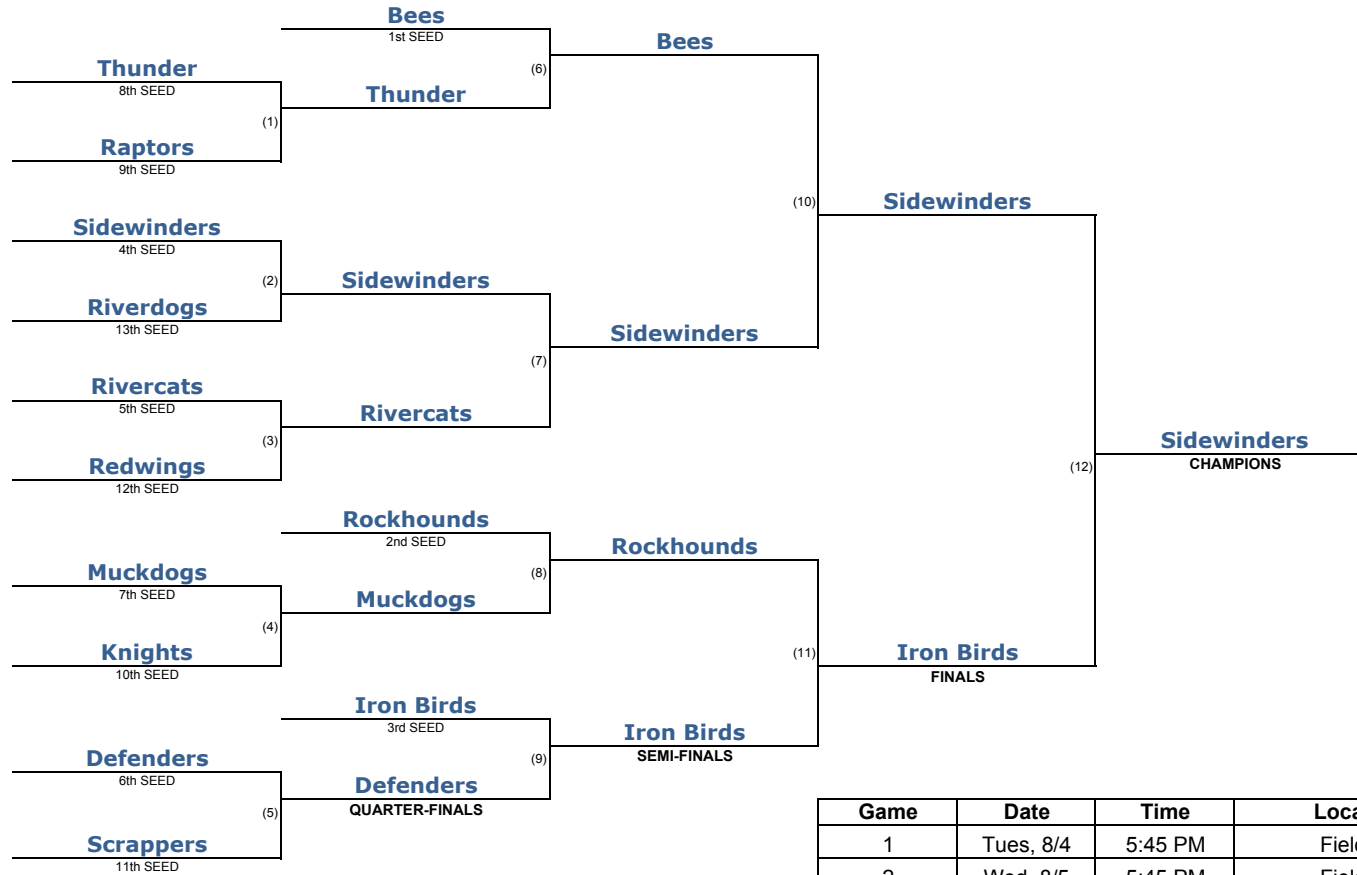

## 2009 West El Paso Baseball Tournament Schedule Rookies Division

*Home team is the higher seed.*

Tiebreaker criteria for tournament seeding:

- 1) Head to head
- 2) Head to head run differential

| Game | Date       | Time     | Location |
|------|------------|----------|----------|
| 1    | Tues, 8/4  | 5:45 PM  | Field #3 |
| 2    | Wed, 8/5   | 5:45 PM  | Field #1 |
| 3    | Wed, 8/5   | 5:45 PM  | Field #2 |
| 4    | Thurs, 8/6 | 5:45 PM  | Field #7 |
| 5    | Thurs, 8/6 | 5:45 PM  | Field #1 |
| 6    | Thurs, 8/6 | 5:45 PM  | Field #2 |
| 7    | Thurs, 8/6 | 5:45 PM  | Field #3 |
| 8    | Fri, 8/7   | 5:45 PM  | Field #1 |
| 9    | Fri, 8/7   | 5:45 PM  | Field #3 |
| 10   | Sat, 8/8   | 9:00 AM  | Field #1 |
| 11   | Sat, 8/8   | 9:00 AM  | Field #3 |
| 12   | Sat, 8/8   | 11:00 AM | Field #1 |