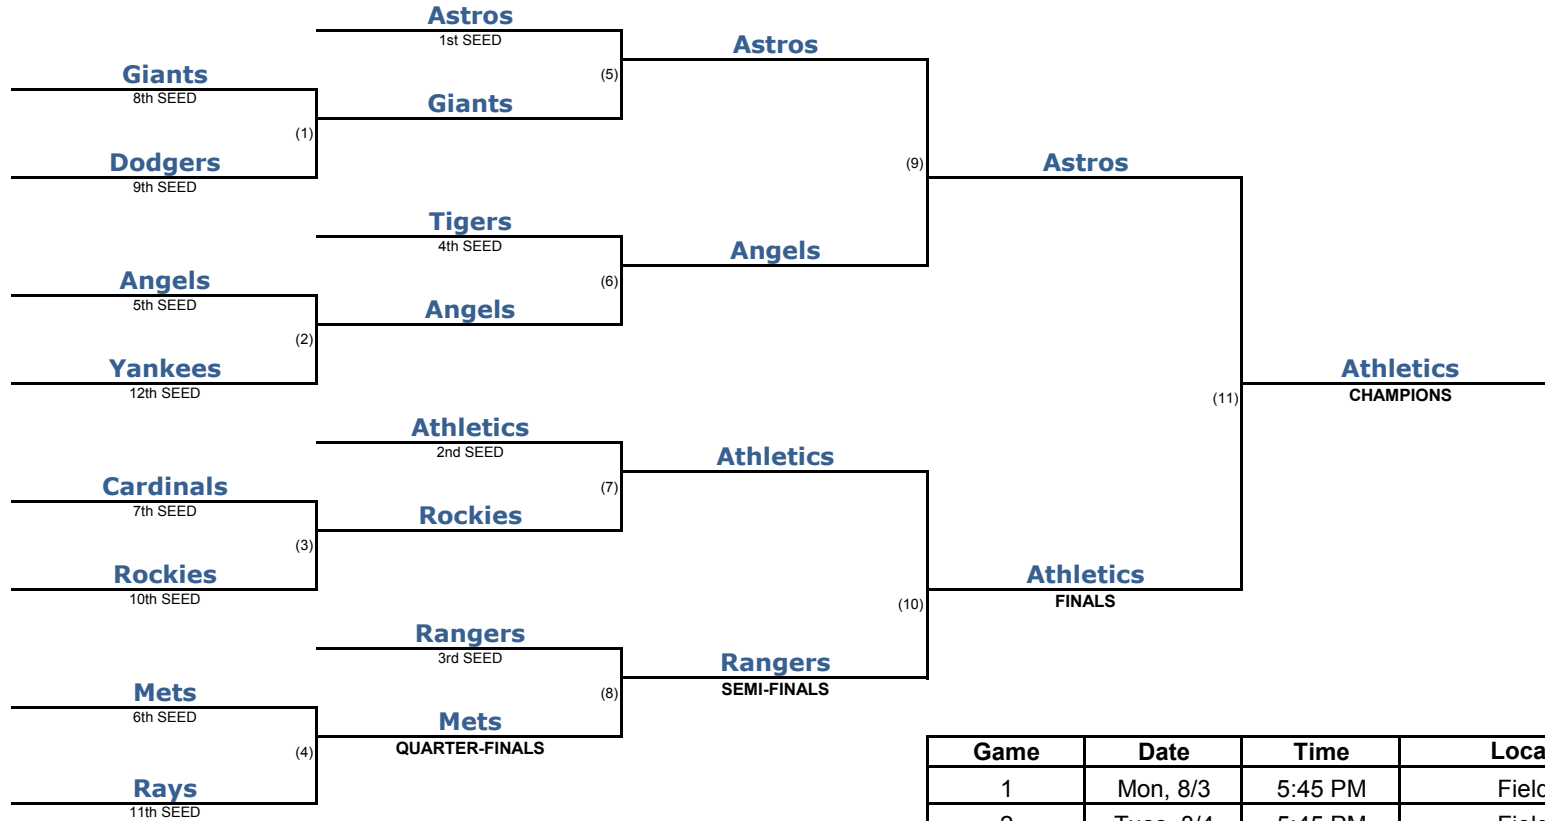

2009 West El Paso Baseball Tournament Schedule

Majors Division

Home team is the higher seed.

Tiebreaker criteria for tournament seeding:

- 1) Head to head
- 2) Head to head run differential

Game	Date	Time	Location
1	Mon, 8/3	5:45 PM	Field #7
2	Tues, 8/4	5:45 PM	Field #7
3	Mon, 8/3	5:45 PM	Field #8
4	Tues, 8/4	5:45 PM	Field #8
5	Tues, 8/4	5:45 PM	Field #9
6	Wed, 8/5	5:45 PM	Field #8
7	Wed, 8/5	5:45 PM	Field #9
8	Wed, 8/5	5:45 PM	Field #7
9	Thurs, 8/6	5:45 PM	Field #9
10	Thurs, 8/6	5:45 PM	Field #8
11	Fri, 8/7	5:45 PM	Field #9